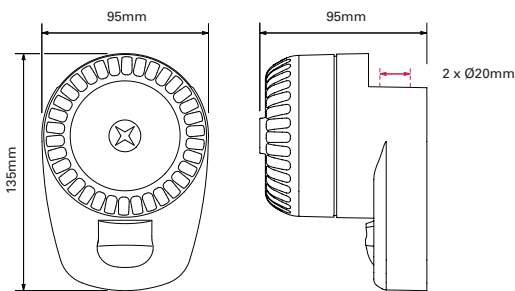

Recommended for wall use and requiring just one installation point, the RoLP LX Wall is also available as a base only for use with any standard RoLP sounder, including the high output RoLP Maxi sounder.

## Dimensions

## Technical Specification

<b>Mounting</b>	Wall
<b>Voltage</b>	18 - 28VDC (Fire Use) 9 - 15 VDC (Fire Use)
<b>Current</b>	22 - 37mA dependent on setting (Sounder and beacon; tone 3)
<b>Coverage (y)</b>	7.5m (Switchable to 2.5m)*
<b>Mounting Height (x)</b>	2.4m (max)
<b>Coverage Volume Code</b>	W-2.4-7.5
<b>Coverage Volume</b>	135m <sup>3</sup> (15m <sup>3</sup> )
<b>Flash Rate</b>	1Hz (Switchable to 0.5Hz)
<b>Operating Temperature</b>	-25°C to +70°C
<b>Monitoring</b>	Reverse Polarity
<b>Protection</b>	IP65
<b>Weight</b>	200g
<b>Body Colour</b>	White or Red
<b>Flash Colour</b>	White or Red
<b>Sound Output</b>	102dB(A) (Typical tone 3 - RoLP)